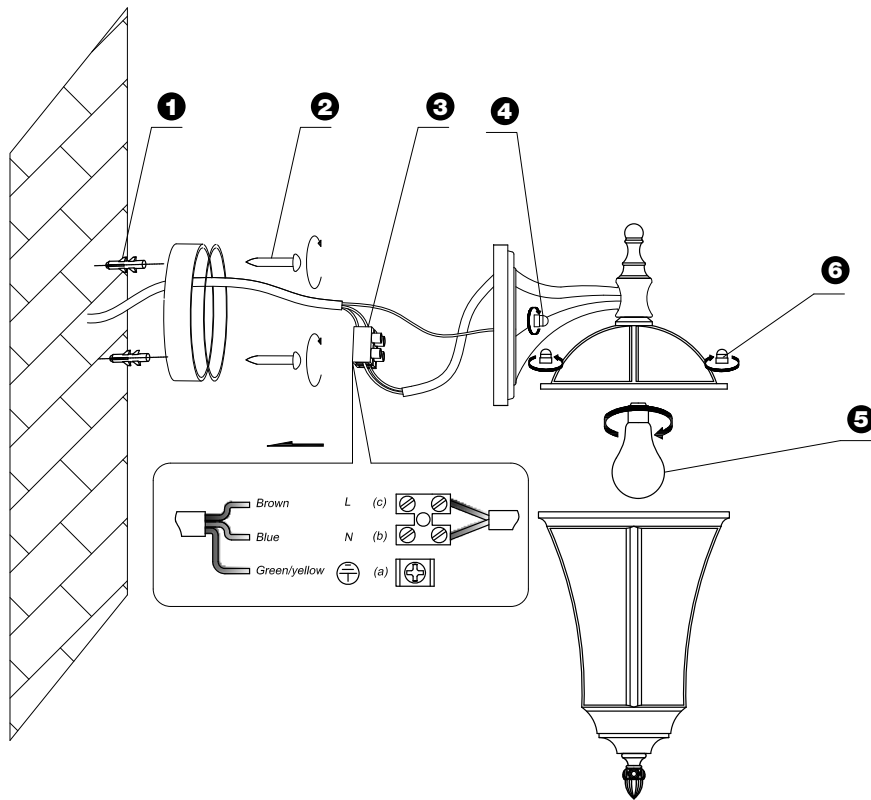

LUXFORM
LIGHTING

LUXFORM
GLOBAL BV

Luxform Global BV Transportstraat 1 8263 BW Kampen The Netherlands

© Copyright 2010 Luxform Global BV GB002244

Victoria

wall lantern down

C12

L27